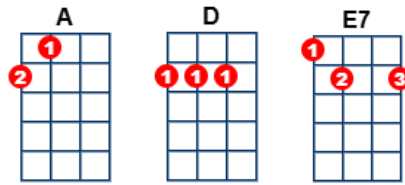

# I Walk The Line (Key of A) – Johnny Cash (1957)

[A] I keep a [E7] close watch on this heart of [A] mine

[A] I keep my [E7] eyes wide open all the [A] time

[A] I keep the [D] ends out for the tie that [A] binds

[A] Because you're [E7] mine, I walk the [A] line

[A] I find it [E7] very, very easy to be [A] true

[A] I find my-[E7]self alone when each day is [A] through

[A] Yes, I'll [D] admit that I'm a fool for [A] you

[A] Because you're [E7] mine, I walk the [A] line

[A] As sure as [E7] night is dark and day is [A] light

[A] I keep you [E7] on my mind both day and [A] night

[A] And happi-[D]ness I've known proves that it's [A] right

[A] Because you're [E7] mine, I walk the [A] line

[A] You've got a [E7] way to keep me on your [A] side

[A] You give me [E7] cause for love that I can't [A] hide

[A] For you I [D] know I'd even try to turn the [A] tide