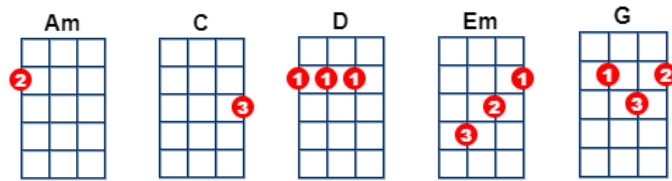

# Island of Lost Souls – Blondie

(Intro) [G]

[G] In Baby-[Em]lon, [C] on the [D] boulevard of [G] broken [Em] dreams,  
[C] My will-[D]power at the [G] lowest [Em] ebb.  
[C] Oh! What [D] can I [G] do? [Em] [C] [D]

Oh! [G] buccan-[Em]eer, [C] can ya [D] help me put my [G] truck in [Em] gear?  
[C] Can ya [D] take me far a-[G]way from [Em] here?  
[C] Save my [D] soul from [G] sin. [Em] [C] [D]

[G] You wanna get [Em] away, you've [C] had it [D] man,  
[G] Nothing's going [Em] right.  
So come [C] sit on the [D] sands of the [G] is-[Em]land,  
[C] Island [D] of Lost [G] Souls. [Em] [C] [D]

(Cont...)

*(Refrain as first 3 lines of verse)* [G] [Em] [C] [D] [G] [Em], [C] [D] [G] [Em],  
[C] [D] [G], [Em] [C] [D]

Oh [G] buccan-[Em]eer, [C] can ya [D] help me put my [G] truck in [Em] gear?  
[C] Can ya [D] take me far a-[G]way from [Em] here?  
[C] Save my [D] soul from [G] sin. [Em] [C] [D]

[G] Hey! Ya! [Em] Hey! [C] Ya! [D] Hey! [G] Ya! [Em]  
[C] Island [D] of Lost [G] Souls.

*(Scat vocals to fade)*

*(Outro as first 3 lines of verse)* [G] [Em] [C] [D] [G] [Em], [C] [D] [G] [Em],  
[C] [D] [G], [Em] [C] [D], [G]