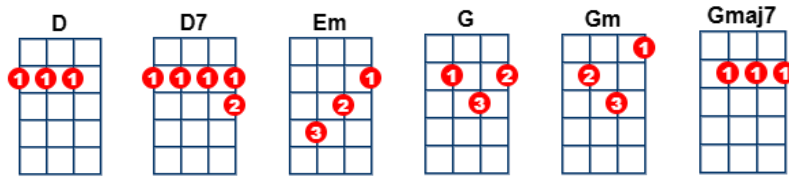

Islands In The Stream (Key of D) – Kenny Rogers & Dolly Parton

(Intro) [D] [G]* [D], [D] [G]* [D]

FEMALES only

MALES only

[D] Baby when I met you there was peace unknown
I set out to get you with a [D7] fine tooth comb
I was [G] soft inside there was something going [D] on [G]* [D]
[D] You do something to me that I can't explain
Hold me closer and I [D7] feel no pain every [G] beat of my heart
We got something going [D] on
Tender love is [Gmaj7] blind it requires a dedication
[Gm] All this love we feel needs no conversation
We [D] ride it together. Uh-huh! Makin' love with each other. Uh-huh!

*Islands [D] in the stream that is what [G] we are
No one in [Em] between, how can we be wrong
Sail a-[D]way with me, to a-[G]nother world
And we re-[D]ly on each other. Uh-huh!
From one [Em] lover to another. Uh-[D]huh!*

[D] I can't live without you if the love was gone
Everything is nothing when you've [D7] got no one
And you did [G] walk in the night,
Slowly losing sight of the [D] real thing [G] [D]
[D] That won't happen to us and we got no doubt
Too deep in love and we got [D7] no way out
And the [G] message is clear
This could be the year for the [D] real thing
No more will you [Gmaj7] cry, baby I will hurt you never
We [Gm] start and end as one in love forever we can
[D] Ride it together uh huh, makin' love with each other uh-huh!

*Islands [D] in the stream that is what [G] we are
No one in [Em] between, how can we be wrong
Sail a-[D]way with me, to a-[G]nother world
And we re-[D]ly on each other. Uh-huh!
From one [Em] lover to another. Uh-[D]huh!
Islands [D] in the stream that is what [G] we are
No one in [Em] between, how can we be wrong
Sail a-[D]way with me, to a-[G]nother world
And we re-[D]ly on each other. Uh-huh!
From one [Em] lover to another. Uh-[D]huh!*