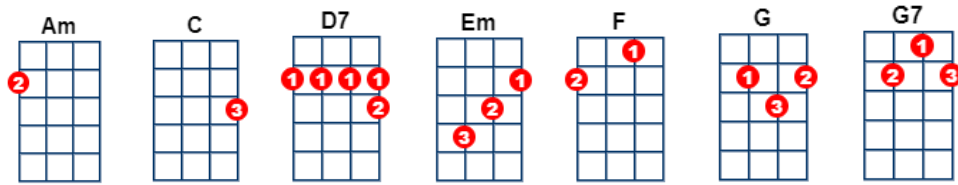

Will The Sun Ever Shine Again – Bonnie Raitt (2011)

[G7] Rain is pourin' **[C]** down like the **[F]** heavens are **[C]** hurtin'.
[C] Seems like it's been **[Em]** dark since the **[Am]** devil knows **[Em]** when,
[Am] How do you go **[D7]** on, never knowin' for **[F]** certain?
Will the **[Am]** sun ever **[Em]** shine **[F]** again?

What if the **[F]** rain **[G]** keeps **[Em]** fallin'?
What if the **[F]** sky **[G]** stays **[Em]** gray?
What if the **[F]** wind **[G]** keeps **[Em]** squallin',
[Am] And **[D7]** never go **[G7]** away?